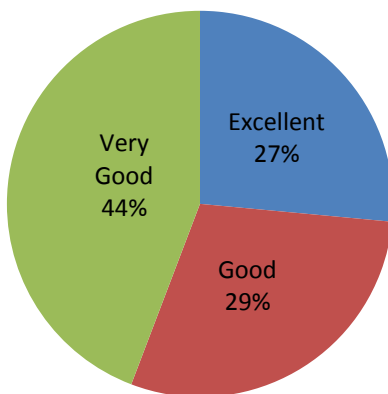

7. Please rate your overall sessions evaluation.