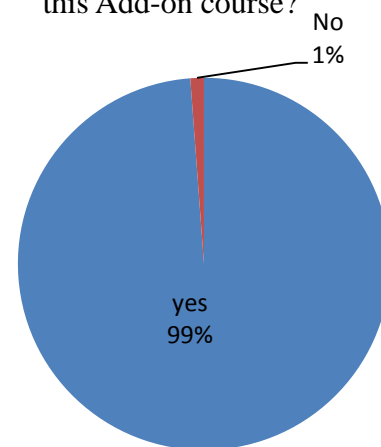

9. Would you like to learn more about this Add-on course?