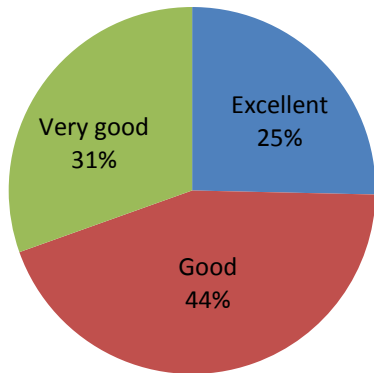

6. Please rate the speaker's knowledge and presentation skills.