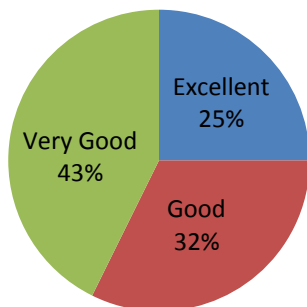

4. How would you rate your enhancement of knowledge or skills after attending the Add-on course?