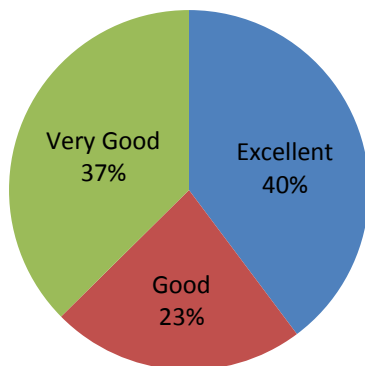

Participants Feedback

Total Responses = 472

1. How would you rate the organization of the Add-on Courses?