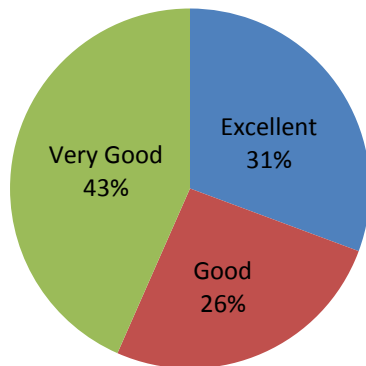

3. How would you rate the overall Add-on course contents