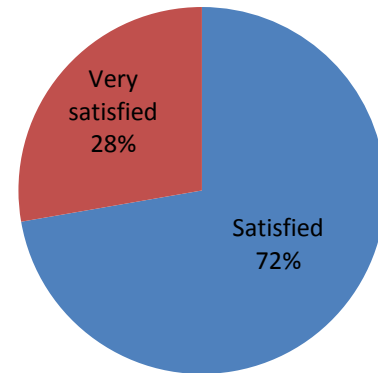

8. How satisfied were you with the question – answers during the sessions?