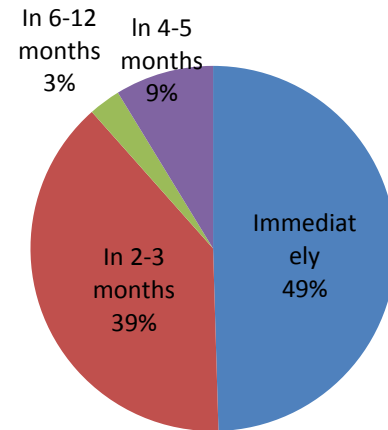

5. When can you use these sessions information?

4. How would you rate your enhancement of knowledge or skills after attending the Add-on course?

Vision: To emerge as the leading Computer Engineering department for inclusive development of students.