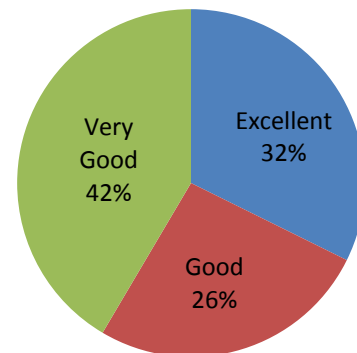

2. How would you rate the technology used for this Add-on course ?